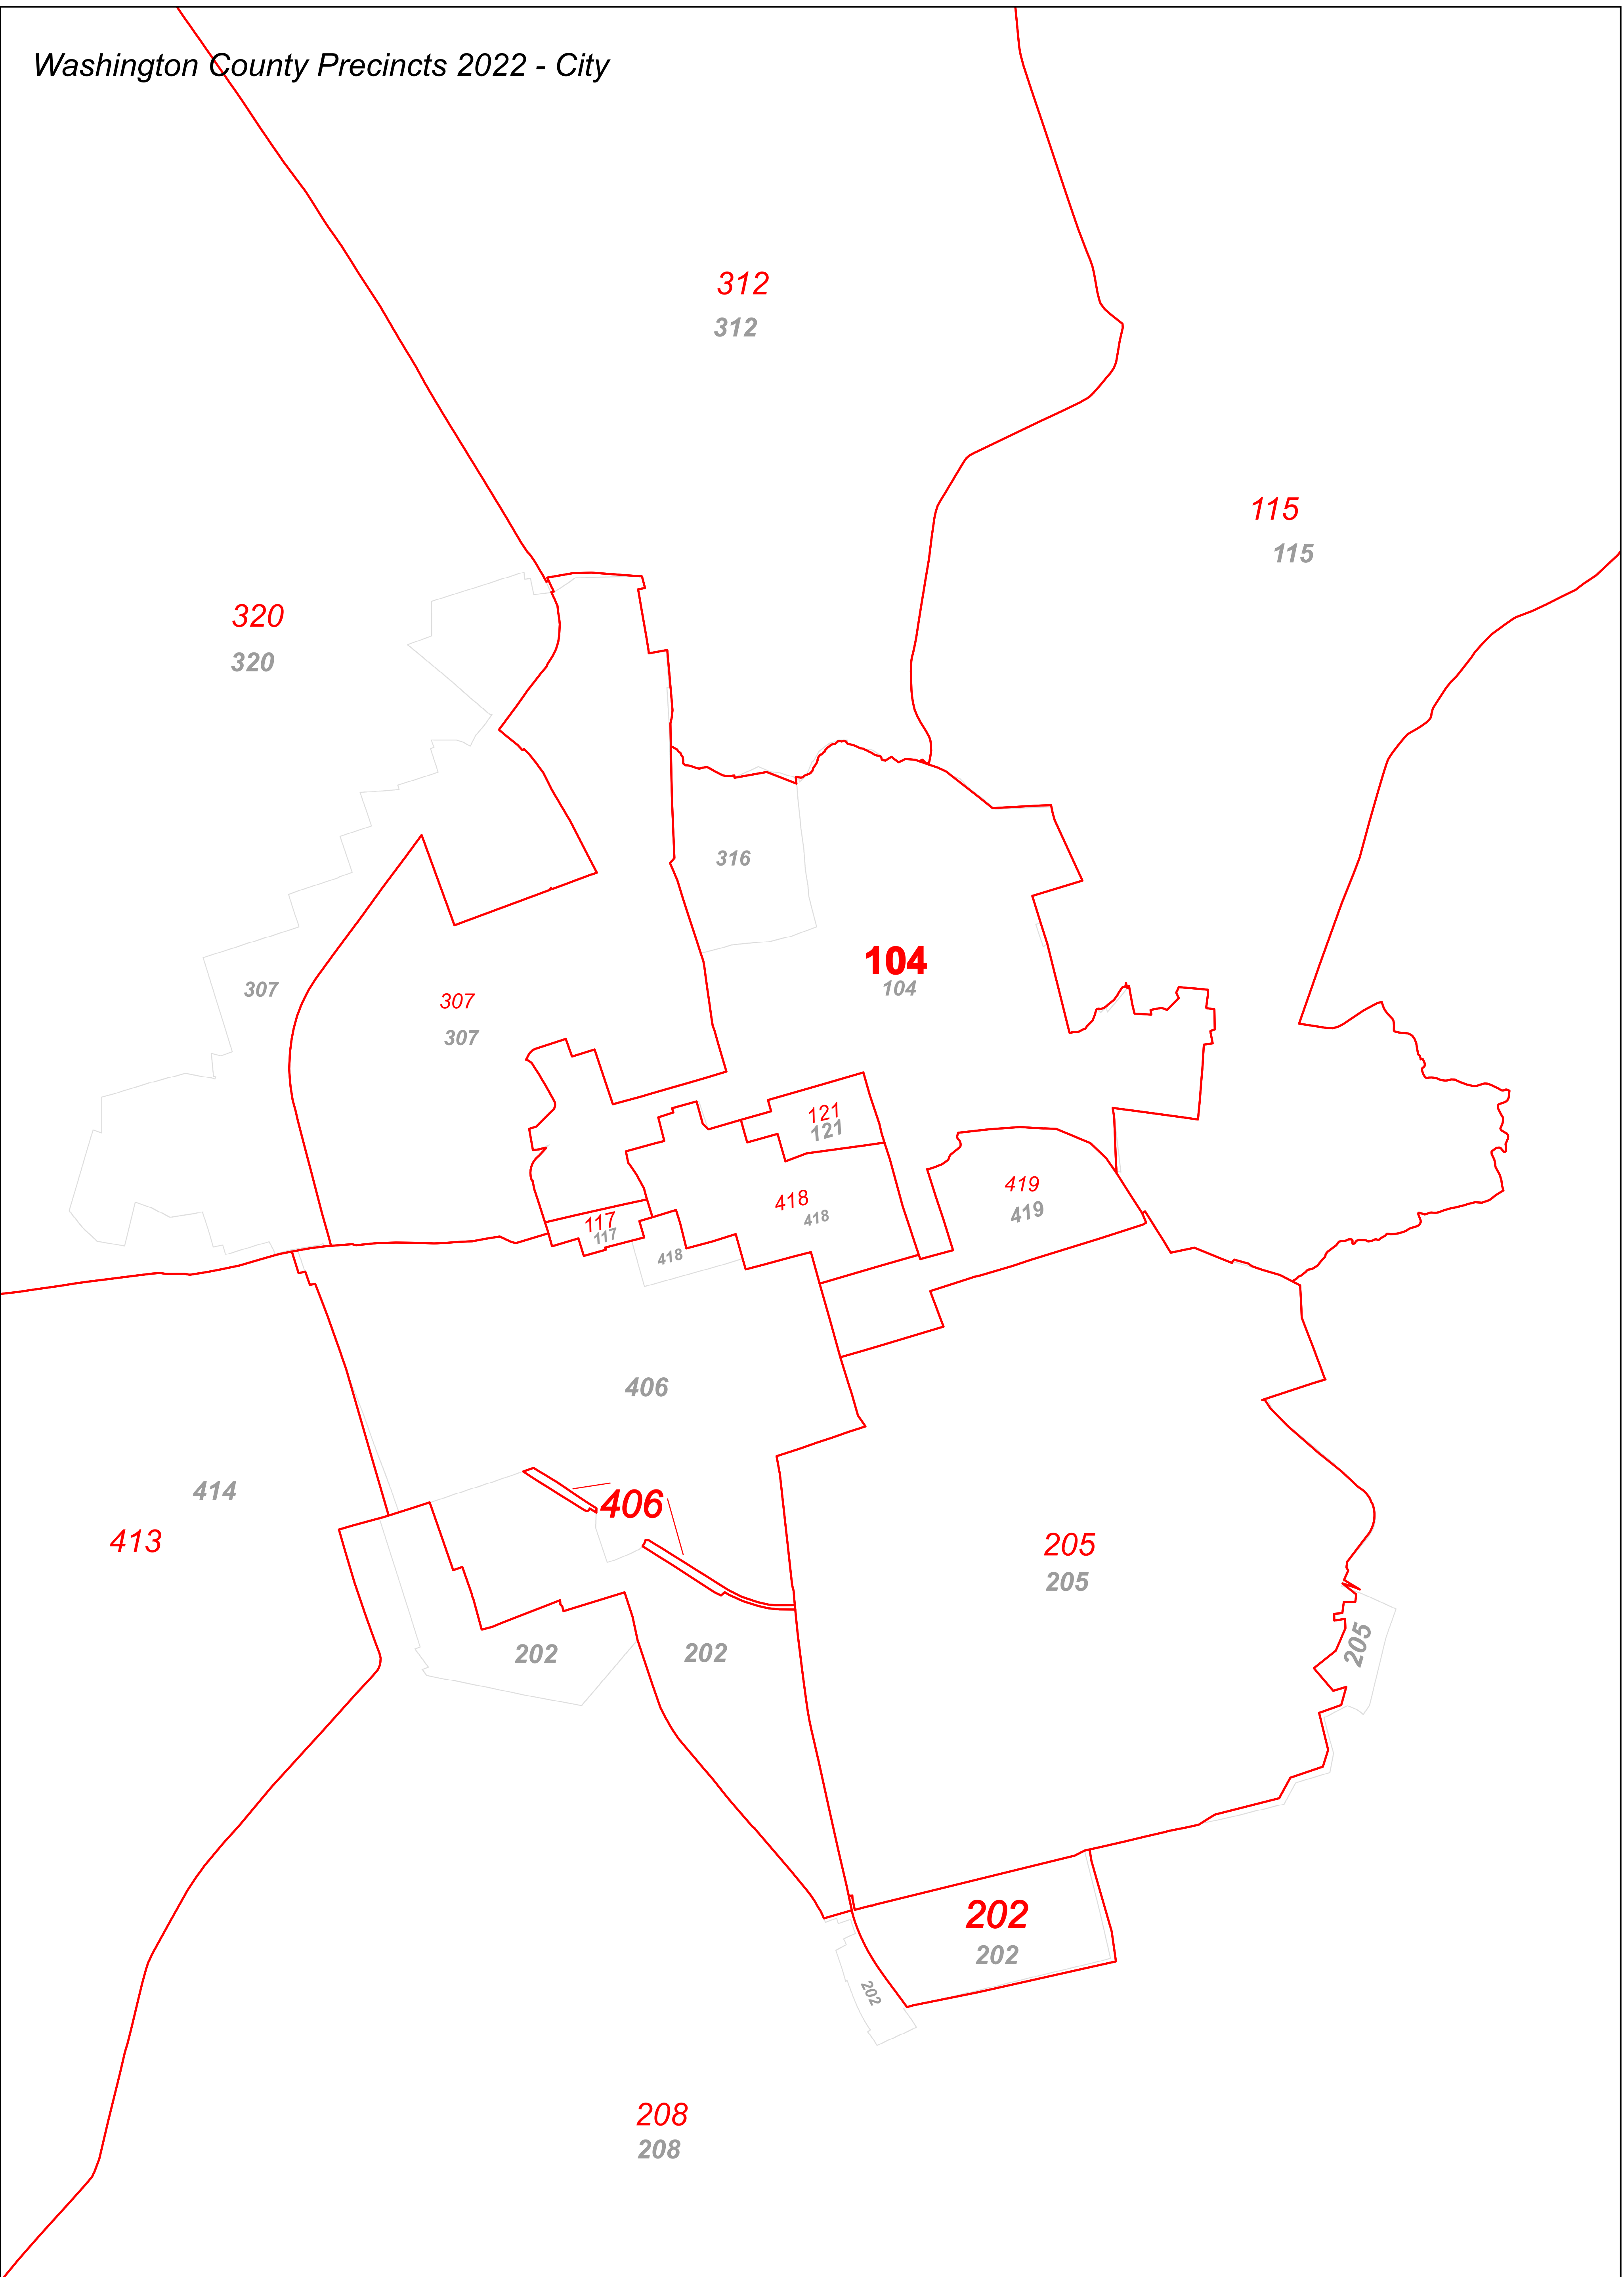

Washington County Precincts 2022 - City

2010 Census
2020 Census

Washington County Appraisal District
1301 Niebuhr Street - PO Box 681
Brenham, Texas 77833
979-277-3740