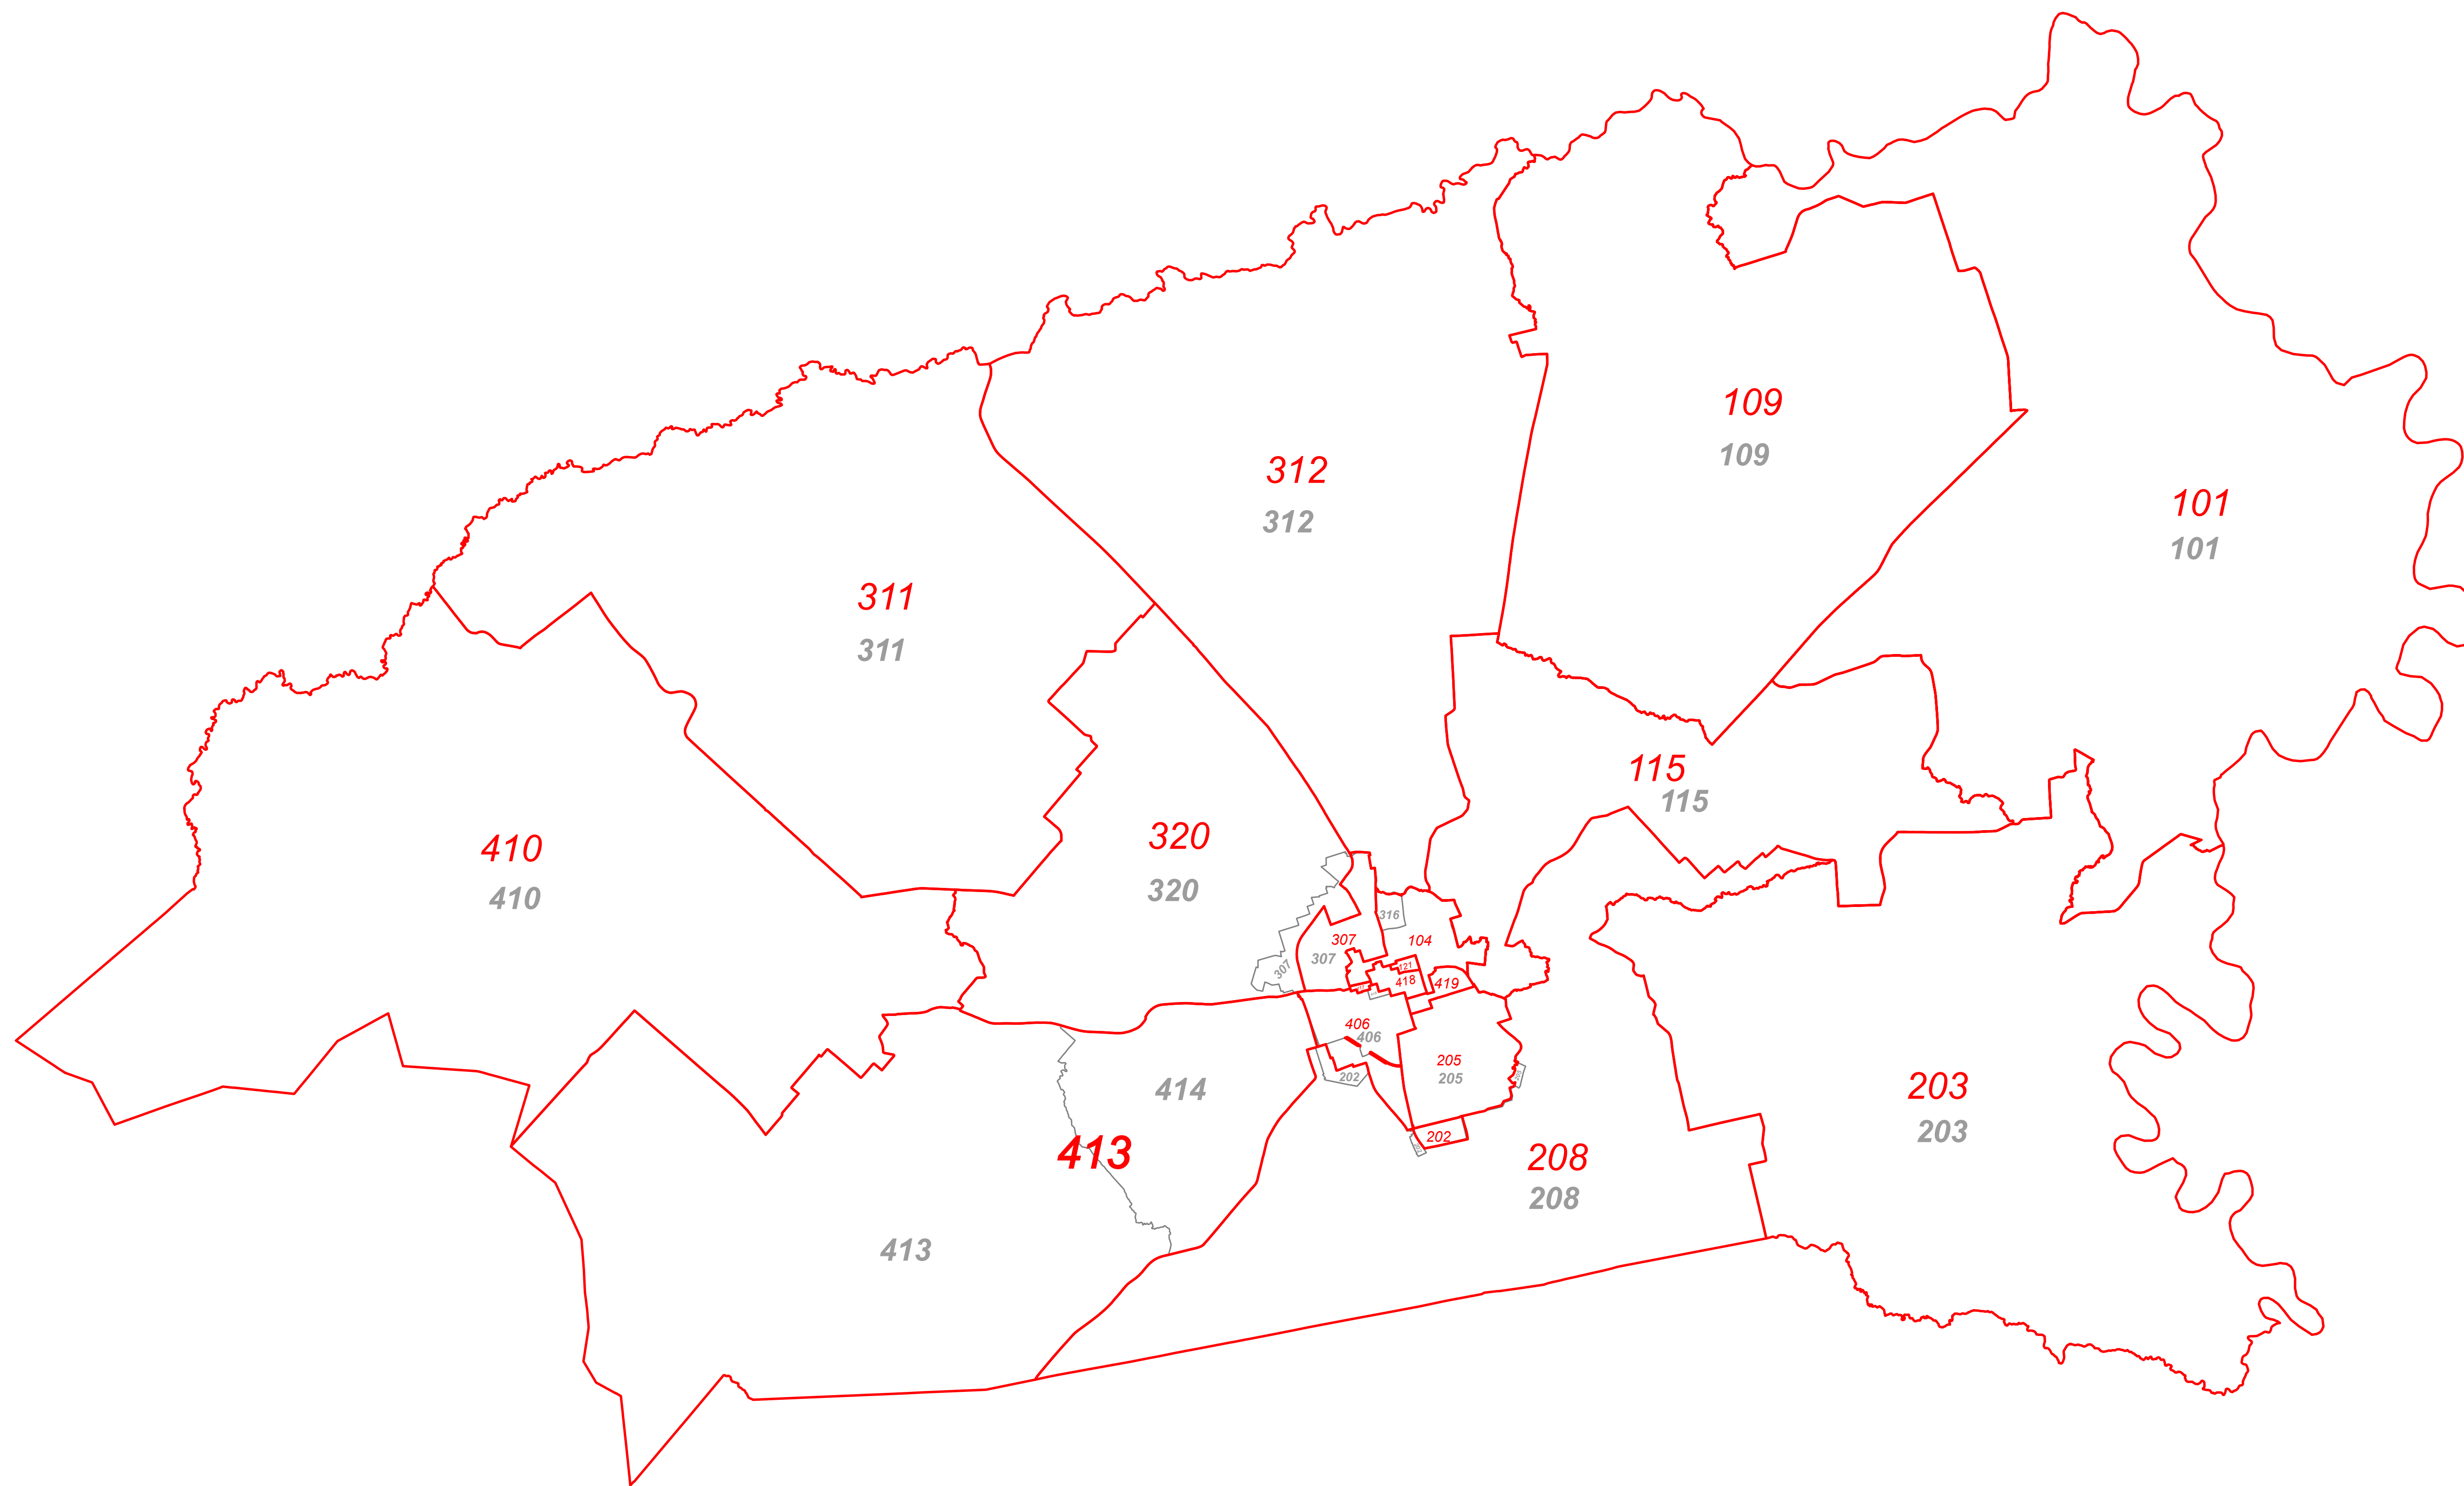

Washington County Precincts 2022 - Countywide

2010 Census
2020 Census

Washington County Appraisal District
1301 Niebuhr Street - PO Box 681
Brenham, Texas 77833
979-277-3740